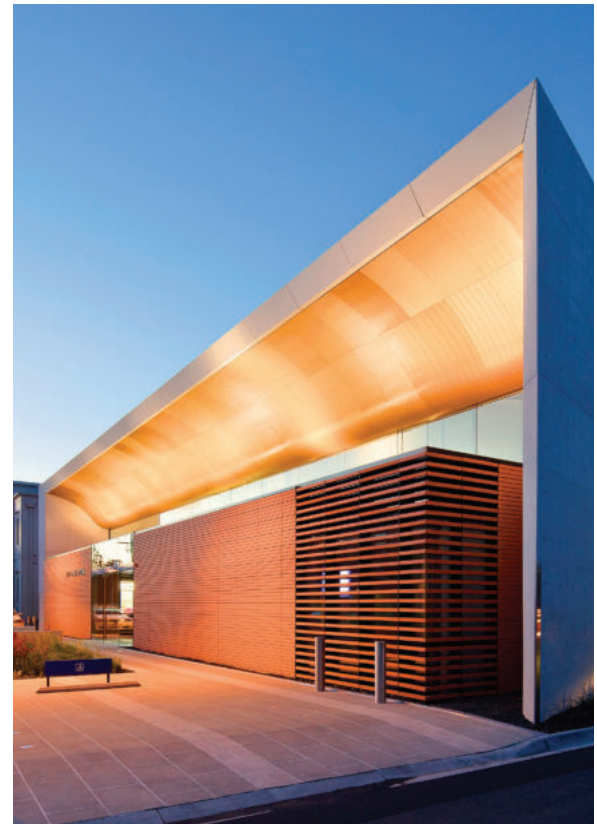

57w LED 5140 Lumens
IP67 • Suitable For Wet Locations
IK10 • Impact Resistant (Vandal Resistant)
Weight 17 lbs