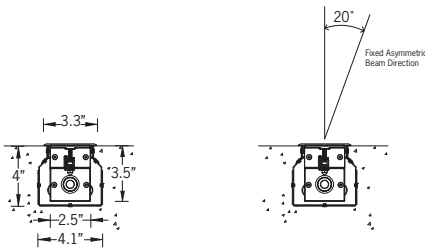

57w LED 5140 Lumens
IP67 • Suitable For Wet Locations
IK10 • Impact Resistant (Vandal Resistant)
Weight 17 lbs