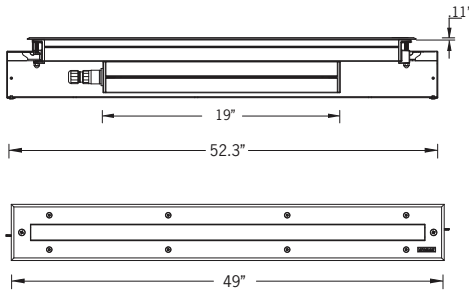

57w LED 5140 Lumens
IP67 • Suitable For Wet Locations
IK10 • Impact Resistant (Vandal Resistant)
Weight 17 lbs